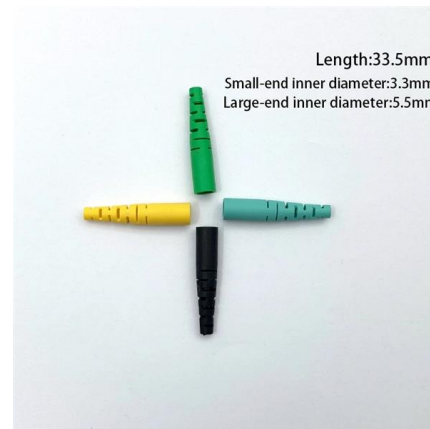

High Quality MCB Distribution Box Size /

High Quality MCB Distribution Box Size / 4/6/8/12/14/16/20/24 Ways, Find Details and Price about Distribution Box Junction Box from High Quality MCB Distribution

[Contact Us](#)