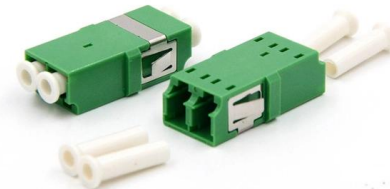

Eardion 12 Core Fiber Distribution Box, 12 Port FTTH

Eardion 12 Core Fiber Distribution Box, 12 Port FTTH Distribution Splitter Box- Fiber Optic Terminal Junction Splitter Case with LC Fiber Cable Coupler : Amazon : Electronics About this item Feature:

[Contact Us](#)

12-24core fiber junction box fiber optic splice closure

Aerial 12 24 Core PP ABS Material Junction Box Fiber optic splicing box is one of the most important types of equipment for user access points, and junction box fiber

[Contact Us](#)

LW-ODB-12A Optical Distribution Box

12 Cores LW-ODB-12A Description: Fiber Optic Junction Box provides fiber optic cable management for the connection of distribution cables

[Contact Us](#)

Fiber Optic Joint Enclosure

Find here Fiber Optic Joint Enclosure, Fiber Optic Joint Box manufacturers, suppliers & exporters in India. Get contact details & address of

[Contact Us](#)