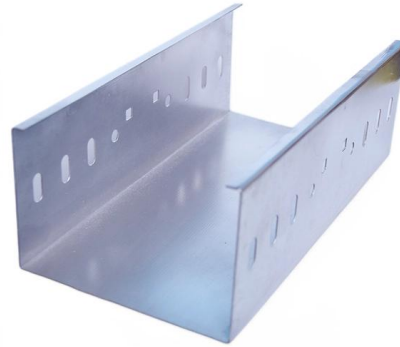

Eardion 12 Core Fiber Distribution Box, 12 Port FTTH

Eardion 12 Core Fiber Distribution Box, 12 Port FTTH Distribution Splitter Box- Fiber Optic Terminal Junction Splitter Case with LC Fiber Cable Coupler : Amazon : Electronics About this item Feature:

[Contact Us](#)

12-24core fiber junction box fiber optic splice closure

Aerial 12 24 Core PP ABS Material Junction Box Fiber optic splicing box is one of the most important types of equipment for user access points, and junction box fiber

[Contact Us](#)