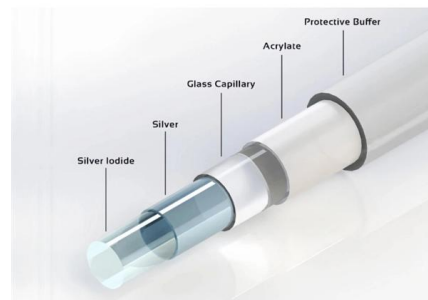

All You Need To Know About Fiber Termination Boxes:

Source In this blog, we will discuss the two types of fiber optic cables and the role of a simple yet essential piece of equipment in the fiber laying

[Contact Us](#)

SJ-ODB-SK06-C12 Fibre Junction Box 12 Cores

Model: SJ-ODB-SK06-C12 Capacity: 12 Fibers PLC Splitter: 1x8 PLC Splitter

[Contact Us](#)