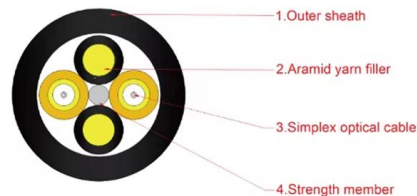

Handbook on Cable Fault Locator Equipment (OTDR)

Preface of optical fiber cables (OFC) that are use communication, signaling, and surveillance. The fiber optic network enables faster, more itional copper wires, and is essential for r time operations and

[Contact Us](#)

Brochure for Optical Visual Fault Locator Pen KI6354

The universal connector adapter is suitable for 2.5 mm fiber optic connectors, and the ceramic alignment sleeve ensures durable operation. A 1.25 mm universal adaptor is available as optional accessory.

[Contact Us](#)

LIGHTspeed PEN-TYPE VISUAL FAULT LOCATOR

This fiber optic electronic cable fault locator is specially designed for field personnel who need an efficient and economical tool for fiber tracing, fiber routing and continuity checking in optical network.

[Contact Us](#)