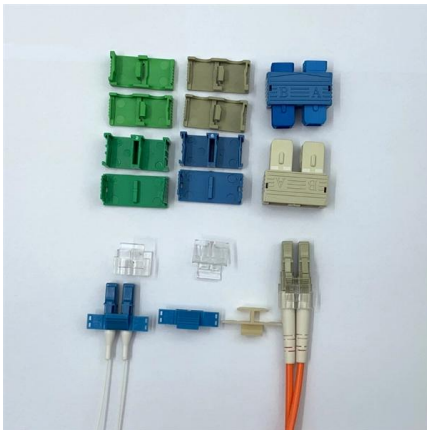

ADSS Single Mode 96 Fibers Cable Power Guide

D Recommendation and compliant to the G.657. A1 Recommendation, supporting a minimum bend radius of 10 mm and lower bend loss than conventional single-mode fibres. This low bending loss

[Contact Us](#)

SINGLE MODE OPTICAL FIBER CABLE

Renka Single Mode Optical Fiber Cables are constructed with Dispersion Unshifted Single Mode Optical Fibers, with a matched cladding. Matched clad fibers feature a dual UV curable acrylate coating

[Contact Us](#)

HES 96 Core Steel Armored Fiber Optic Cable SM

Single Mode Design: With a core-to-core diameter of $9/125\mu$, single mode fiber technology provides high bandwidth and long range. Multi-Tube Core Counts:

[Contact Us](#)