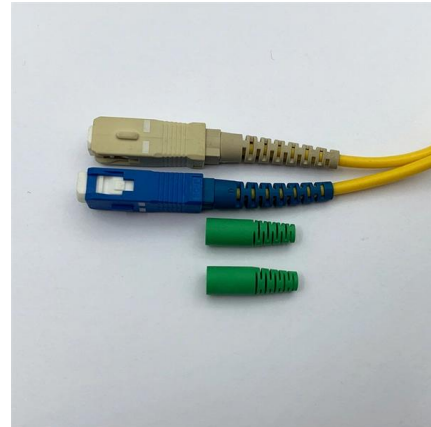

PRODUCT SPECIFICATIONS

PRODUCT SPECIFICATIONS High Strand Count (48 - 96) OS1a Singlemode Fiber Optic Cable

[Contact Us](#)

HES 96 Core Steel Armored Fiber Optic Cable SM

HES 96 Core Multiple Tube Steel Armored Fiber Optic Cable, SM 9/125 μ Single Mode. Ideal and durable for large-scale projects.

[Contact Us](#)

FibreFab-Fibre-Optic-Cable-Catalogue

The Optronics fibre optic cable range includes simplex, duplex and flat ribbon patchcords, tight buffered, single loose tube and multi-loose tube distribution cables for internal and external applications as

[Contact Us](#)