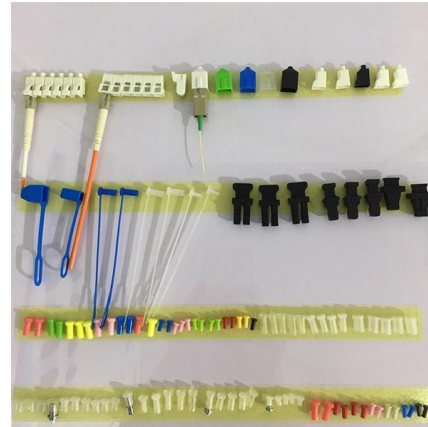

Armored 6 core fiber optic cable

Discover armored 6 core fiber optic cable with G652D single-mode performance, PE jacket, and steel/aluminum armor for outdoor, aerial, or duct use. RoHS and ISO9001 certified.

[Contact Us](#)

TECHNICAL DATA SHEET

o Selected high quality optical fiber ensure the optical fiber cable have excellent transmission properties
o The unique fiber excess length control method provides the cable with excellent mechanical and

[Contact Us](#)

Multi-Loose Tube Fiber Cable

Universal (Indoor/Outdoor) dry core optical fiber Multi Loose Tube cable with glass yarns as strength member and Low Smoke Zero Halogen outer jacket. Product

[Contact Us](#)