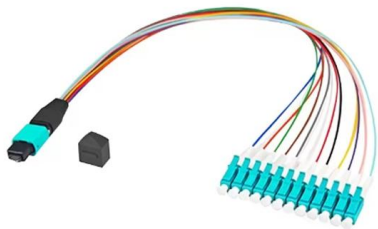

Armored 6 core fiber optic cable

Discover armored 6 core fiber optic cable with G652D single-mode performance, PE jacket, and steel/aluminum armor for outdoor, aerial, or duct use. RoHS and ISO9001 certified.

[Contact Us](#)

TECHNICAL DATA SHEET

o Selected high quality optical fiber ensure the optical fiber cable have excellent transmission properties
o The unique fiber excess length control method provides the cable with excellent mechanical and

[Contact Us](#)

Multi-Loose Tube Fiber Cable

Universal (Indoor/Outdoor) dry core optical fiber Multi Loose Tube cable with glass yarns as strength member and Low Smoke Zero Halogen outer jacket. Product

[Contact Us](#)