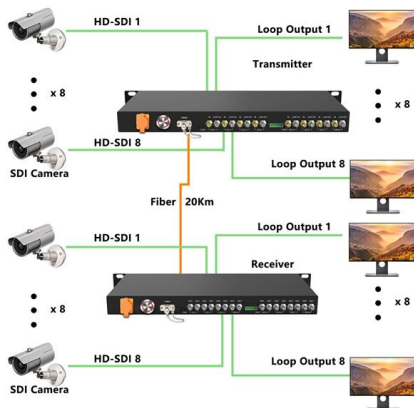

Anixter - Wire and Cable, Networking, Security and Utility Power

Anixter - Wire and Cable, Networking, Security and Utility Power Solutions

[Contact Us](#)