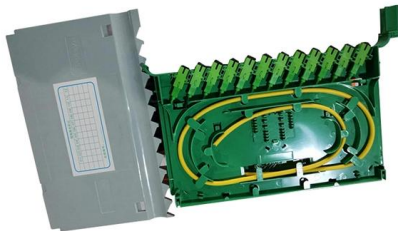

Power Distribution Units (PDU) for AV/IT server racks

Are you looking for high-quality power distribution units (PDU) for your rack? Our rack PDUs reliably monitor your AV/IT infrastructure.

[Contact Us](#)

Data Center PDU Manual: Installation and Configuration

This article guides you on the importance of PDUs for data centers and how to install and configure a data center PDU.

[Contact Us](#)

Excel Desktop PDUs

A choice of power distribution units from Excel that bring power, 6c apertures and USB ports to the actual desktop.

[Contact Us](#)