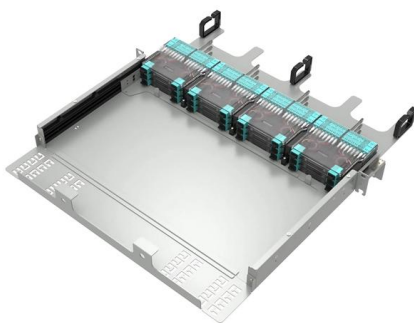

FOSC SPLeiss

Both series are available in three sizes (A, B and D) with up to 576 splices. The degree of protection is IP68. Under accessories you will find splitter and cable management frames. The cable management

[Contact Us](#)