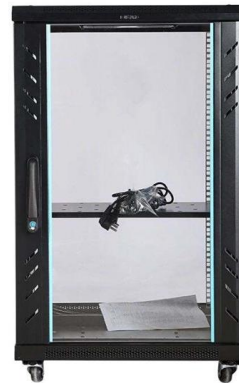

Fiber Optic Splice Enclosure, Fiber Optic Joint

We have different types of joint closure fiber optic boxes. You can click and check the details of our splice enclosure types below. If you have any questions about our

[Contact Us](#)