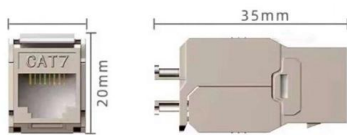

### Dell Micro 815 Modular Data Center Brings Liquid

The Dell Micro 815 Modular Data Center offers up to three racks of gear to harsh environments and can be configured with liquid cooling.

[Contact Us](#)