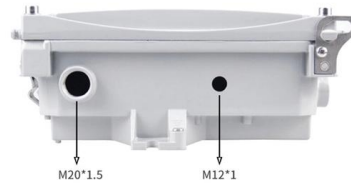

16U Floor Standing Server Rack Cabinet

This server rack cabinet provides all the necessary features for creating a well organized, secure, and efficient networking environment. Whether you're setting

[Contact Us](#)

Rittal TS8 Cabinet Rack

Rittal 16-Fold Profile Server Rack Electrical Enclosure Cabinets. Durable, customizable, and strictly inspected for quality. Perfect for server cabinets., Alibaba

[Contact Us](#)

16th Generation Dell PowerEdge Rack Server Comparison

Dell PowerEdge Rack 16th Generation server quick reference comparison guide. Easily compare models in by socket, workloads, memory, CPUs, storage, and more.

[Contact Us](#)