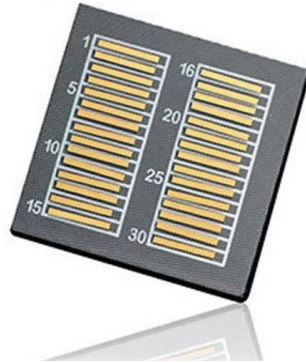

Server Rack Infrastructure

Server Cabinets Our data center server rack cabinets combine strength, airflow management and customizability. Eighty percent door perforation and restrictions

[Contact Us](#)

Contact Us

For datasheets, pricing, or custom fiber access solutions, please visit:
<https://frindel.es>