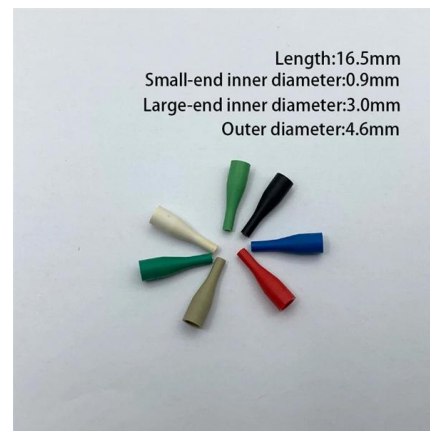

Lanview by Logon 19" 16U Rack Cabinet 600 x 600mm

The cabinets created in a highly strong and robust structure are unrivalled in their class thanks to their low costs, unique design of top class profile design and easy

[Contact Us](#)

Data Center Server Rack Size: A Beginner's