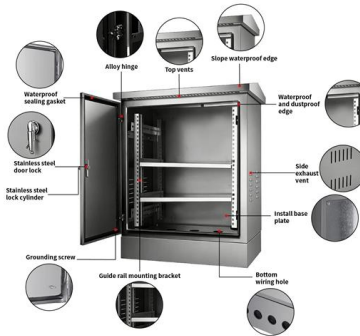

Back to basics: DWDM components, configurations, and

Along with the components used in DWDM configurations and the test equipment required for commissioning and maintaining such systems, significant

[Contact Us](#)

DWDM-OTDR Module - 4100-Series for MTS-2000/4000/5800

A DWDM-OTDR test solution to deploy, maintain and troubleshoot in-service DWDM fiber networks.

[Contact Us](#)

FMT-CUSTOMIZED OTDR DATASHEET , FS

Embedded OTDR Modules in DWDM Networks
The live fiber monitoring solution allows to secure the fiber network by identifying fiber procedures (so-called tapping).

[Contact Us](#)