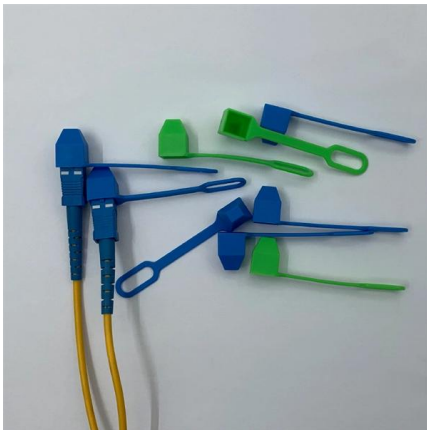

VIAVI T-BERD/MTS CWDM and DWDM OTDRs

VIAVI CWDM and DWDM OTDR modules for the T-BERD/ MTS-2000, -4000 V2, -5800 platforms enable wireless/ cable/telco operators to perform complete end-to-end link characterization and

[Contact Us](#)