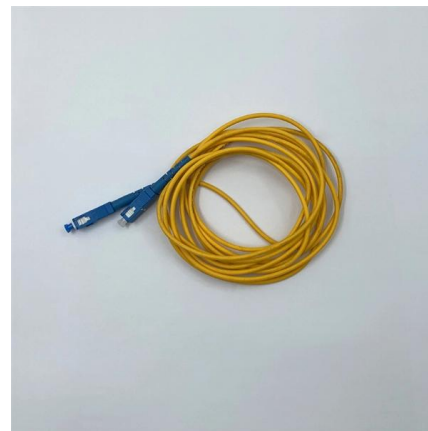

HELIAX® Direct tail, 2 single mode fiber, 6 mm cable, DLC at RRU, outdoor fiber connectors compatible with ODC interface for direct breakout connection,

[Contact Us](#)

Understanding the Duplex LC Connector: The Go-To

Dive into fiber networking excellence with fibermall about. Explore the essential guide to the Duplex LC Connector. Elevate your connections!

[Contact Us](#)

Dlc tail , Roblox Item

Dlc tail is a Roblox UGC Waist Accessory created by the user fcochohvjod. It's for sale. Created Nov 22, 2025, it has 0 favorite and its asset ID

[Contact Us](#)

Fiber tail fiber

They are made up of thin strands of glass or plastic fibers that are used to transmit light signals. The light signals are used to carry digital data, voice, and video signals over long distances.