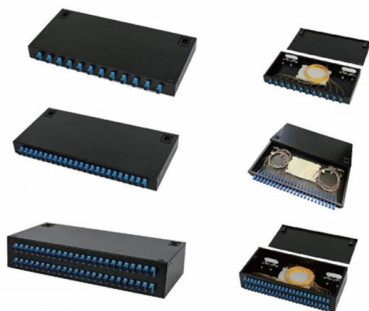

The function of tail fibers in triggering baseplate expansion of

Abstract Normal particles of bacteriophage T4 have six long tail fibers attached to a hexagonal baseplate. T4 particles having various complements of tail fibers were prepared by in vitro

[Contact Us](#)