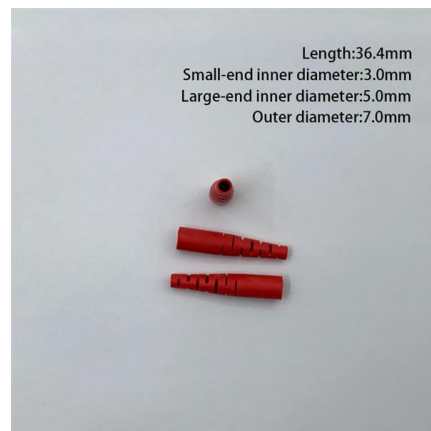

Unveiling The Core Technologies Of Optical Modules: DML Vs. EML

DML or EML - which leads in high-speed optical transmission? This article dives into the core technologies of optical modules, comparing direct modulated lasers (DML) and electro

[Contact Us](#)