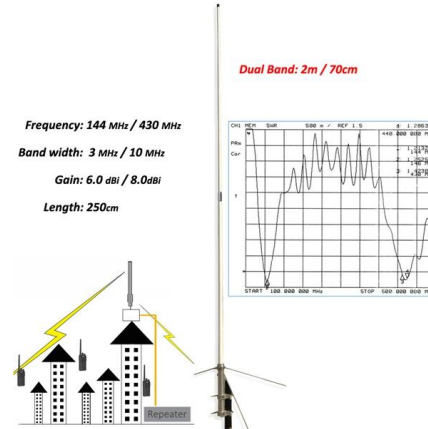

VAT declaration (Czech Republic)

Overview VAT declaration overview Section 2: Other supplies and supplies that originate outside of the Czech Republic with the right to deduct Section 3: Additional data Section 4: VAT deduction VAT control statement Section A4: Taxable sales with amounts above 10,000 including VAT and all VAT adjustments made for customer bad debts Set up the VAT declaration Set up application-specific parameters for formats Download and import the Data management package that has example settings for Electronic messages This article provides information about the value-added tax (VAT) declaration for the Czech Republic. It includes instructions for setting up and generating the VAT declaration and the VAT control statement. See more on learn.microsoft.com/ERPlingo