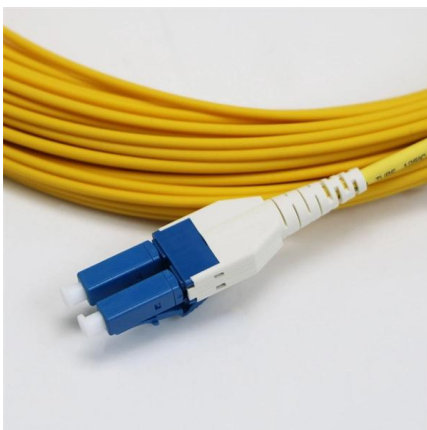

Set Up a Fiber-Optic Network in Your Home or Office

Learn about the various fiber-optic components used for running fiber in your house, office, or between buildings. Find out how to use fiber optics for

[Contact Us](#)