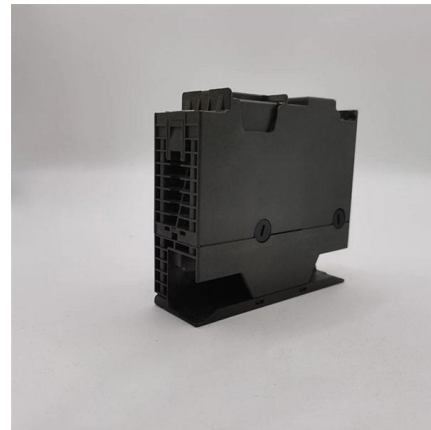

Fiber Optic Adapters -- Simplex, Duplex, Hybrid , TTI Fiber

TTI Fiber manufactures a full range of fiber optic adapters covering every standard connector type and installation scenario. Our portfolio includes simplex and duplex adapters for LC, SC, FC, ST, E2000,

[Contact Us](#)

SC/UPC-LC/UPC Simplex Hybrid Fiber Optic Adapter

Welcome to buy our high quality products or wholesale our customized sc/upc-lc/upc simplex hybrid fiber optic adapter in stock with our factory. Also, free sample is