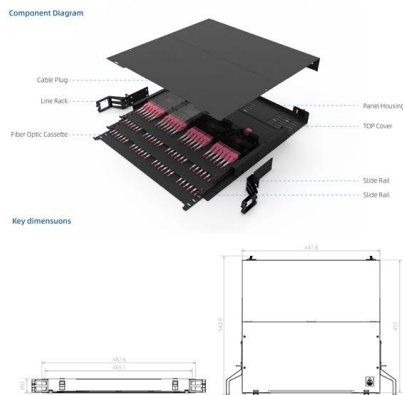

Customized+Andorra+Drawer+Distribution+Box , Thangs Search

Found 35K+ results for "Customized+Andorra+Drawer+Distribution+Box"

[Contact Us](#)

Lighting Distribution Boxes for Power Control

These boxes seamlessly integrate with various Lighting Accessories and support complete Lighting Distribution Systems, including Marshalling Boxes and Lighting Control Modules. They're perfectly

[Contact Us](#)

andorra-smart-distribution-box-service-provider Customer-specific

All suppliers for andorra-smart-distribution-box-service-provider Customer-specific manufacturer Find wholesalers and contact them directly B2B marketplace Find companies now!

[Contact Us](#)