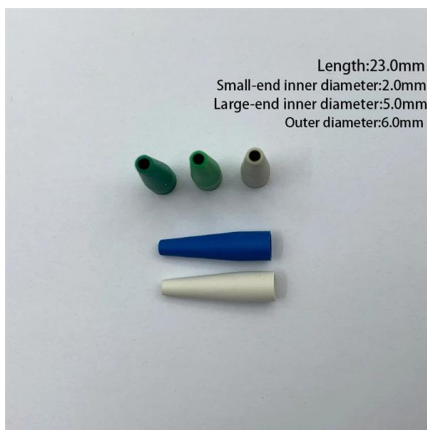

Track Circuit Leads , Railway Infrastructure , Custom

Track Circuit Leads Custom Design Group track circuit leads deliver cost savings in signalling installation and maintenance projects. Single core cables supplied with

[Contact Us](#)

Rail Industry Solutions , TE Connectivity

TE Connectivity is a global leader of wire, cable, connectors, identification, passive devices, insulation and protection products to the rail industry

[Contact Us](#)