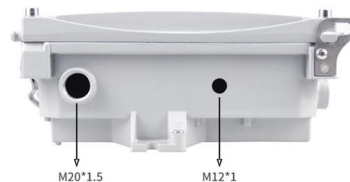

Railway Infrastructure Cables

With the advent of civil aviation, the railway lost its role as the main means of transport for middle and long distances and has long been regarded as an outdated, slow and uncomfortable means of

[Contact Us](#)