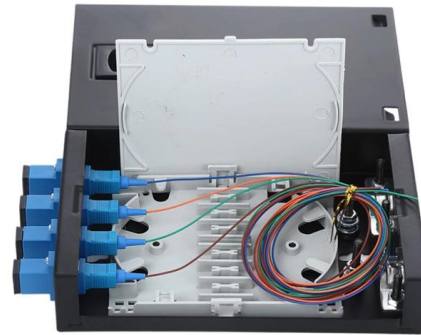

Cleanroom Power & Data Options , Travis CleanAir, Inc.

Pre-installed electrical and data provisions with separate conduits for power and communication. Custom configurations available.

[Contact Us](#)

Distribution Boxes , National Electrical Wholesalers

Leading Irish Electrical Wholesaler since 1935. Expert in electrical equipment, lighting, wiring accessories, CCTV, fire alarms, and more. Nationwide branches, committed to quality and service.

[Contact Us](#)

Top 100 Cleanroom Manufacturers in Ireland (2026) , ensun

Strikebox specializes in bespoke bioprocessing equipment solutions for the biopharmaceutical industry, including innovative mobile cleanroom containers designed to enhance facility design and workflow

[Contact Us](#)