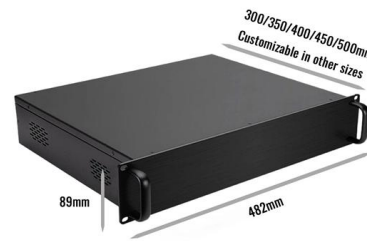

Wire Mesh Cable Tray Make Upgrades and

Wire Mesh Cable Tray - Lightweight, Easy to Install Wire mesh cable tray is a highly efficient, flexible, and structurally stable cable management system. It adopts an

[Contact Us](#)

Mesh Cable Trays: Efficient and Organized Cable

Efficiently manage your cables with our mesh cable trays. Made of sturdy steel wire, they provide a secure and organized solution for cable routing while allowing

[Contact Us](#)

Wire Mesh Cable Trays

Explore high-quality wire mesh cable trays from Patil More Exports. Customizable sizes, durable stainless steel and galvanized finishes, fully certified for industrial

[Contact Us](#)