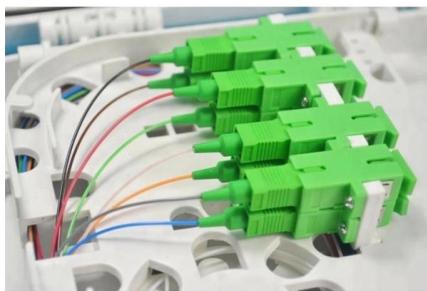

Cable Tray In Switzerland

Looking to buy a Cable Tray in Switzerland? Jeetmull Jaichandlall (P) Ltd. is one of the trustworthy Cable Tray Manufacturers in Switzerland that is here to fulfill all your wire mesh and netting tools needs.

[Contact Us](#)

Stainless Steel Wire Mesh Cable Tray

The stainless steel wire mesh cable tray is a specially designed and manufactured system that utilizes a wire basket with a diameter of 4-6mm to route and support small-diameter cables, particularly data

[Contact Us](#)

Wire Mesh Cable Tray Systems

Explore our standard catalog to view our customizable off-the-shelf designs. Request a consultation with a Marlin engineer to discuss data center cable tray systems for hyperscale facilities. To start your

[Contact Us](#)