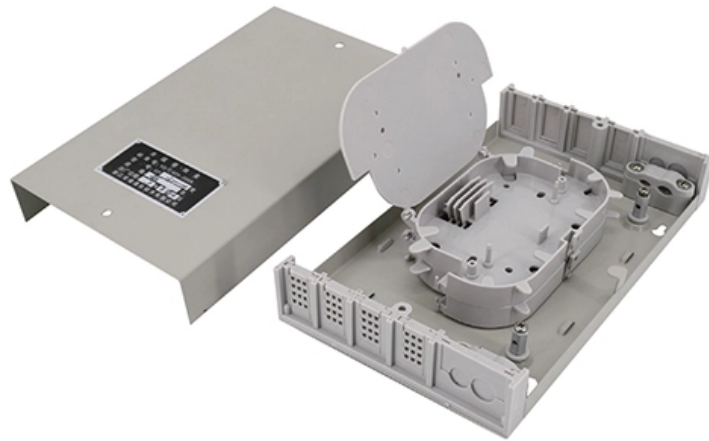

Custom Processing of Trapezoidal Cable Trays in Thailand

Custom Processing of Trapezoidal Cable Trays in Thailand

Cable Tray In Thailand , Cable Tray Manufacturers Suppliers Exporters

Being one of the leading Cable Tray Manufacturers in Thailand, we work for customer satisfaction and design and deliver the standard and customized range accordingly. We have a comprehensive range

[Contact Us](#)

Industrial Cable Tray Manufacturer & Supplier in India

High-load galvanized perforated & ladder cable trays. Leading industrial cable tray manufacturer & supplier in India. Custom sizes, full accessories, quick installation.

[Contact Us](#)

All Aluminum Conductor. Trapezoidal Shaped Aluminum

Application Shaped Wire Compact Concentric-Lay-Stranded Aluminum Conductor (AAC/TW) is designed for use as a bare overhead conductor. There are two