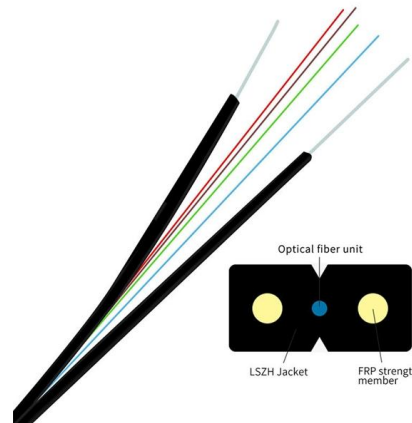

Up to now, with 16 years experience in Cable Tray System by the same staffs group from Trunking Division of TS Trunking, we are proud to offer our products and

[Contact Us](#)

Cable Tray Manufacturers in Thailand, Hose Clamps

With our manufacturing expertise, we have even gained recognition as one of the reputed Cable Tray Manufacturers in Thailand. Supported by skilled professionals, we are capable of manufacture

[Contact Us](#)

Fabrication and Cable Tray System

Fabrication & Cable Tray System Fabrication & Cable Tray System Supermec offers specialised fabrication solutions to meet your project needs. Thanks to many

[Contact Us](#)