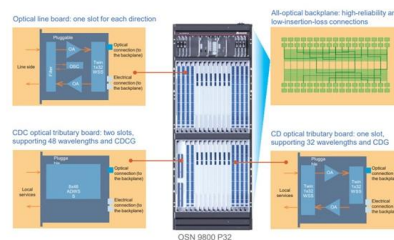

Contact Us

For datasheets, pricing, or custom fiber access solutions, please visit:
<https://frindel.es>