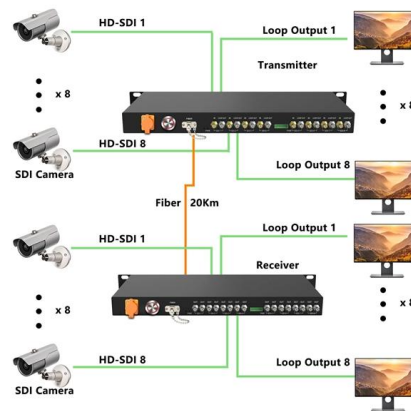

Rack Mount Fiber Optic Patch Panel And Termination

OTRANS provides professional, high-quality rack mount fiber patch panels (also known as fiber termination boxes) designed for modern data centers and network

[Contact Us](#)