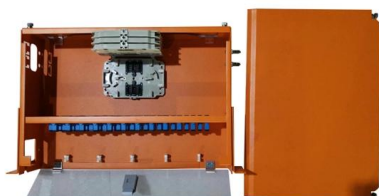

Fiber Optic Panels

Our fiber patch panel offers options for flexible cable management and seamless integration with various cassettes and fiber optic accessories.

[Contact Us](#)