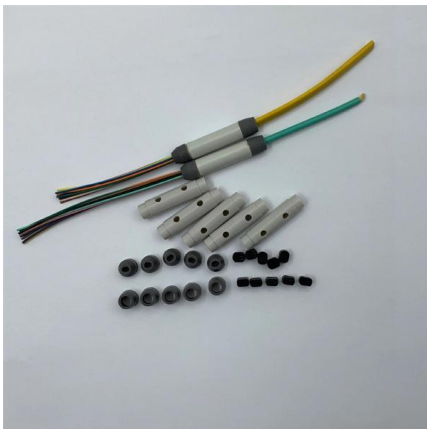

Custom Panel for Fiber Optic Drop Box

Custom Panel for Fiber Optic Drop Box

Fiber Patch Panels: A Beginner's Guide , RLH

Fiber optic patch panels are enclosures that act as a distribution hub for fiber cable. A bulk (multi-strand) fiber cable enters the patch panel and then each fiber strand

4 Fiber Drop Box

The 4 fiber drop box is a light and compact wall mountable enclosure for termination of up to four fibers. It has been designed to serve as a building entry point for FTTH applications but is also a perfect