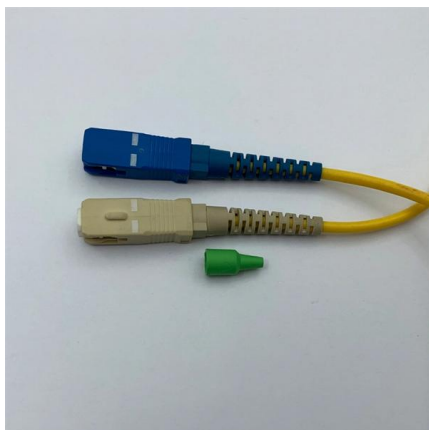

Rack Mount Fiber Optic Patch Panel And Termination

OTRANS provides professional, high-quality rack mount fiber patch panels (also known as fiber termination boxes) designed for modern data centers and network

[Contact Us](#)