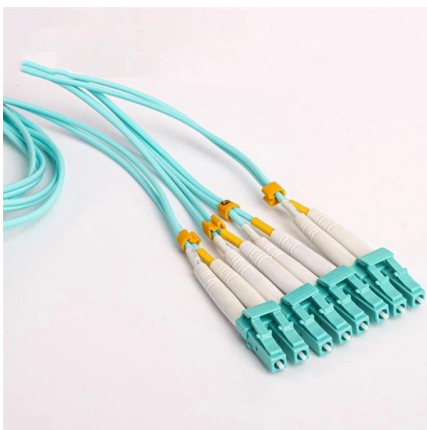

Industrial Junction Box & Explosion Proof Aluminum Enclosure

From initial concept and mold design to final assembly and international logistics, we offer total process control to ensure your cast aluminum junction box arrives on time and in perfect condition.

[Contact Us](#)