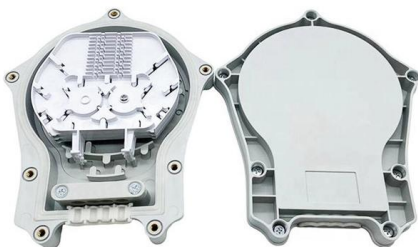

Custom ATEX & Explosion-Proof Enclosures , Zone 1/2

Weimiao provides project-based ATEX & IECEx explosion-proof enclosures for hazardous areas. Custom enclosures for oil, gas, chemical, and mining projects

[Contact Us](#)