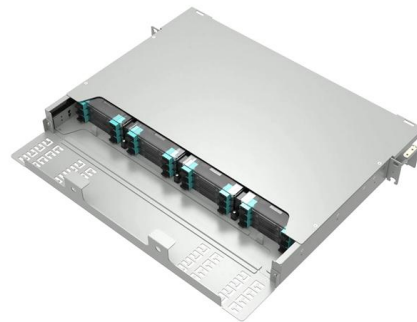

KILLARK GRR-2 Cast Outlet Boxes , WESCO

Outlet Boxes: Type - Explosion-Proof Certified Conduit Outlet Box; Configuration - Universal; Hub Size - in - 3/4"; Material - Aluminum; Hub Quantity - 5 Hubs; Hub Placement - (4) Sides Cross (1) Bottom;

[Contact Us](#)

Electrical distribution boards and boxes

Outdoor cabinets made of flame retardant and UV resistant polyester with 27% glass fiber content. The cabinets are available in a variety of sizes and can be used as

[Contact Us](#)