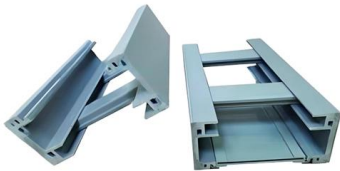

5 Key Factors to Consider When Selecting Explosion Proof Distribution Boxes

Selecting explosion-proof distribution boxes protects the safety of your staff in any potentially hazardous workplace. HEXLON stands out as a trusted provider of explosion-proof

[Contact Us](#)