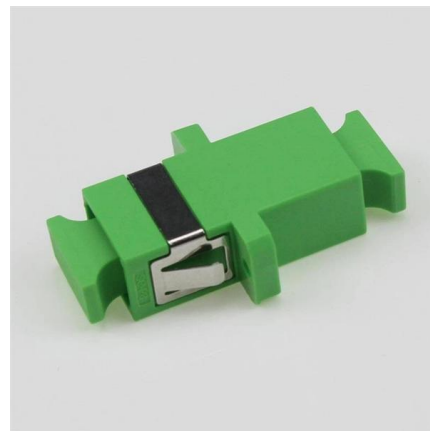

[Contact Us](#)

12-Port Cat6A Shielded Wall Mount Patch Panel

TRENDnet's 12-Port Cat6A Shielded Wall Mount Patch Panel, model TC-P12C6AS, is ideal for gigabit and 10G Copper Ethernet network applications. This patch

[Contact Us](#)

12 Port Rack Mount Patch Panel

Designed to fit standard 19 inch racks, this 1U fiber patch panel provides a secure, efficient, and scalable way to terminate, organize, and protect fiber optic cables

[Contact Us](#)

12 Core SC Simplex Fiber Patch Panel

12 core fiber optic patch panel with SC simplex adapters and durable cold roll steel construction for reliable fiber splicing and management.

[Contact Us](#)