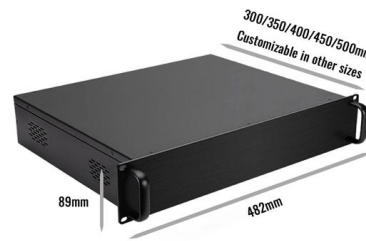

FODB-12A 12 Core Fiber Optic Terminal Box

FODB-12A fiber access termination box is able to hold up to 12 subscribers. It is used as a termination point for the feeder cable to connect with drop cable in

[Contact Us](#)

Squba Connectors

Squba Connectors deliver increased power through a small wire to support space-constrained applications, allowing customers to meet their power needs without

[Contact Us](#)

SJ-FTTH-SK18-L 12 Port Optical Fiber Termination Box

BWNFiber 12 Port Optical Fiber Termination Box Preconnectorized NAP Box offers a versatile solution for linking drop cables and feeder cables in Fttx networks. It can

[Contact Us](#)