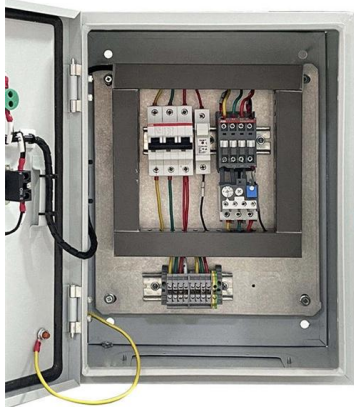

Termination Box LC

This is metal type mini FTTH terminal box with 6 cores for SC and 12 cores for LC. The box is applied for wall mounting. And the box is suitable for SC adapters, ST

[Contact Us](#)

12 cores fiber splice box ftth fiber optic distribution box

The 12 Port Fiber Distribution Box can connect up to 2 optical cables, providing

[Contact Us](#)

Hülle für iPhone 13 Pro Cuba Beat Box

Ob Geschenk zu Weihnachten, Geschenk zum Geburtstag, Geschenk zum Muttertag oder Geschenk zum Vatertag, ein lustiges Design wird von jedem geschätzt, der Beatboxen schlägt oder Beatboxen

[Contact Us](#)