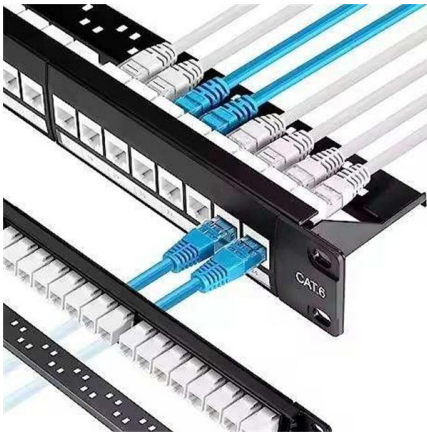

Amazon : UL Listed 12V 20A Power Supply Box

UL Listed 12V 20A Power Supply Box - 18-Channel DC Output for CCTV Cameras & DVR Systems. Reliable, Efficient Power Distribution for HD Security Setups. Ideal

[Contact Us](#)