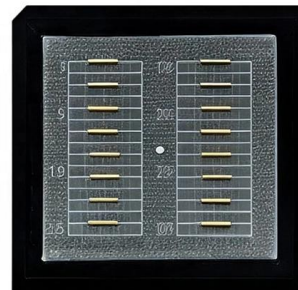

6 Core Outdoor FTTH Fiber Optic Distribution Box

The fiber optic distribution box accomodates up to 6 core fibers and supports

[Contact Us](#)

4 Core PLC/SC Adapter Fiber Optic Distribution Box

The Fiber Optic Distribution Box is a multifunctional termination point to connect feeder cables with drop cables in FTTH communication network

[Contact Us](#)

Fiber Optic Distribution Box

Capacity: The conventional fiber splitting box is 1 to 24 cores. Of course, if there is a need for a large number of cores for the fiber distribution box, we can also

[Contact Us](#)

Gcabling 6 Core Fiber Optical Distribution box Terminal

We can manufacture and supply a wide range of fiber termination boxes with 20+ years of experience.

[Contact Us](#)