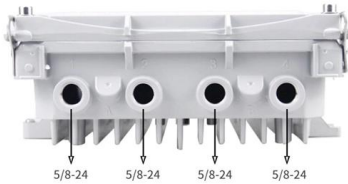

FODRX06Y

Description This 6 fiber indoor distribution cable is OM3, Riser (OFNR) rated and features 900um buffered fibers.

[Contact Us](#)

Fiber Optic Distribution Box FTTH IP66 4 Ports SC LC

The distribution box for optical fiber is able to support up to 4 subscribers. It is used as a termination point for the power cable for connection with the drop cable in

[Contact Us](#)

6 Cores Fiber Distribution Box FDB-106B

6 Cores Fiber Distribution Box FDB-106B IP-55 SC Connector PLC Splitter Fiber

[Contact Us](#)

FBR-11605 Fiber-Optic Distribution Box, 4-Core

FBR-11605 Fiber-Optic Distribution Box, 4-Core is a high quality product by Bud Industries used for electronic enclosure applications.

[Contact Us](#)