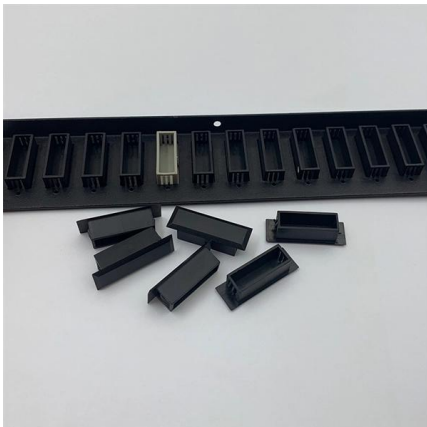

### Costa Rica Power Strips , Costa Rica PDU Power Distribution Units

Costa Rica power strips and PDU power distribution units for surface mount, rack mount and general purpose applications. Multiple outlet power strips are manufactured in accordance to Costa Rica

### Fiber Optic Cable Assemblies , Patch Cords

Shop the largest selection of pre-terminated fiber optic products, including patch cords, fiber trunks, harnesses and modules.

[Contact Us](#)