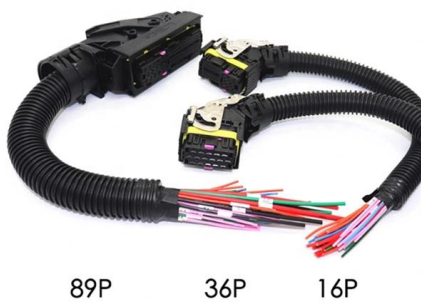

6 Core Outdoor FTTH Fiber Optic Distribution Box

The fiber optic distribution box accomodates up to 6 core fibers and supports

[Contact Us](#)

4 Core PLC/SC Adapter Fiber Optic Distribution Box

The Fiber Optic Distribution Box is a multifunctional termination point to connect feeder cables with drop cables in FTTH communication network

[Contact Us](#)

Fiber Optic Distribution Box

Capacity: The conventional fiber splitting box is 1 to 24 cores. Of course, if there is a need for a large number of cores for the fiber distribution box, we can also

[Contact Us](#)