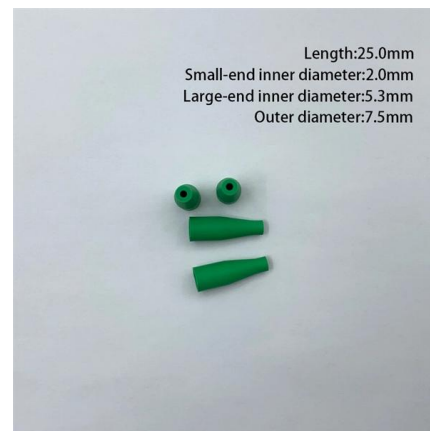

6 Core FTTH Fiber Optic Distribution Box

1in/6out ports wall-mounting Distribution Box for FTTH network. With SC/LC adapter installation.

[Contact Us](#)

Fiber Distribution Box - 6 Core - Tech Startup

6 Core fiber distribution box is able to hold up to 6 subscribers. It is used as a termination point for the feeder cable to connect with drop cable in FTTH network

[Contact Us](#)

Fiber Distribution Box, 6 Core Fiber Distribution Box

About this item Main Purpose: 6-core fiber optic distribution box, widely used in FTTH project, easy to construct and provide good protective operation. Fiber optic terminal junction boxes are designed to

[Contact Us](#)

More products

Fiber Distribution Box, 6 Core Fiber Distribution Box

Main Purpose: 6-core fiber optic distribution box, widely used in FTTH project, easy to construct and provide good protective operation. Fiber optic terminal junction boxes are designed to provide a safe

[Contact Us](#)