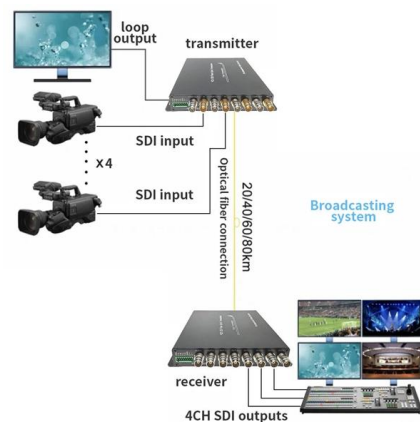

Aluminium Strut, Cable Trays and Ladder , EzyStrut

Every length of EzyStrut aluminium channel (E2000/E4000 profiles), or cable support product is manufactured to meet AS/NZS1866. EzyStrut Aluminium Cable Ladder

[Contact Us](#)