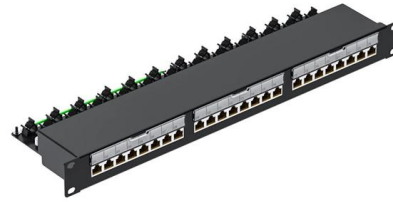

Power over Ethernet (PoE) Switches , Intellinet

Intellinet Network Solutions provides a wide range of PoE network switches, including those that support PoE, PoE+, UPoE, and 4PPoE/PoE++. These

[Contact Us](#)

64-Port 800G OSFP 51.2T Ethernet 2U Switch for AI

In AIDC network architecture design, cost-effectiveness and operational efficiency are critical considerations. By implementing an advanced two-tier Leaf-Spine

[Contact Us](#)