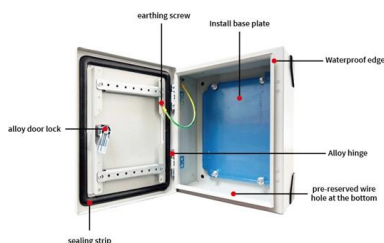

Core Switches: The Pillar of Network Infrastructure

Get a closer look at core switches: the nerve centers of network infrastructure that enhance performance and facilitate growth.

[Contact Us](#)

Core switch definition - Glossary , NordVPN

A core switch is the primary switch in a network, built to transfer data fast. A core switch sits at the top of a network's structure.

[Contact Us](#)

Core Switch

Core switches are defined as high-capacity switches located at the top of a cloud data center network, connecting aggregation switches and providing interfaces to wide area networks (WANs).

[Contact Us](#)

Features and Applications of Core Switches

Core Switches also provide intelligent routing, QoS assurance, security, scalability, and manageability. A well-matched Core Switch configuration is a strong support for building powerful,

[Contact Us](#)