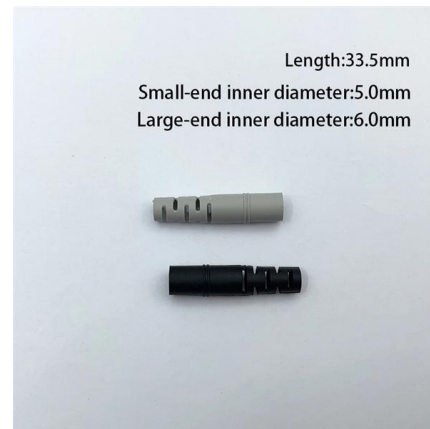

Allocation of Processing CPU Cores

Allocation of Processing CPU Cores The CoreXL software architecture includes the Secure Network Distributor (SND). The SND is responsible for these: Processing the incoming traffic

[Contact Us](#)