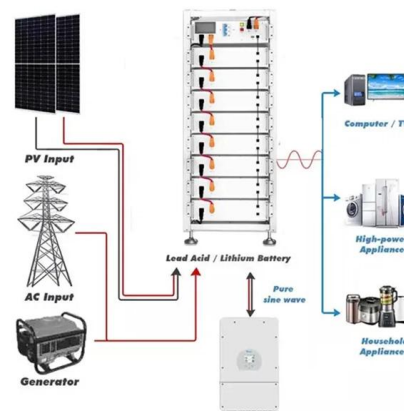

Rumor: Nintendo Reducing Switch 2 OS Allocation To 1 Core

Nintendo is rumored to be reducing the hardware allocations made for the Switch 2 operating system, down to 1 SOC core and 2 GB RAM.

[Contact Us](#)