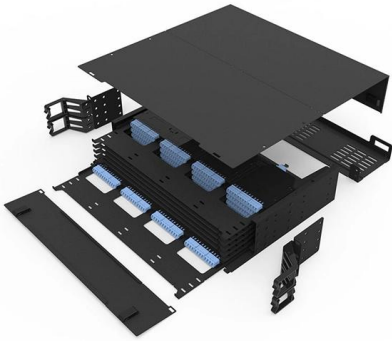

Core Switch S7500

1234

Virtualization technologies - MDC Capability MDC virtualizes one S7500X switch into multiple logical switches, enabling multiple services to share one core switch. The 1:N virtualization maximizes

[Contact Us](#)

Omada Campus 32-Port 100G Stackable L3 Managed

Omada Campus 32-Port 100G Stackable L3 Managed Core Switch. As a 100G switch that seamlessly integrates into the Omada Pro Software Defined

[Contact Us](#)