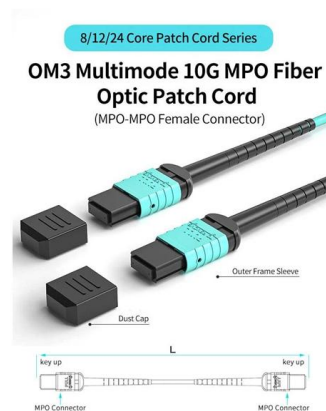

TP-Link S7500-24Y4C Omada Pro 24-Port 25G Stackable L3

The TP-Link Omada S7500-24Y4C is a high-performance, stackable L3 managed switch featuring 24x 25 G SFP28 and 4x 100 G QSFP28 ports, dual hot-swappable power supplies, and rich Layer 3

[Contact Us](#)