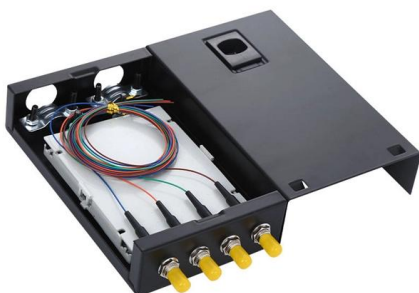

H3C S7500X Series Core Switch Overview

The document describes the H3C S7500X series enterprise core switches. The S7500X series includes the S7503X, S7506X-POE, S7506X-S, and S7510X-POE

[Contact Us](#)