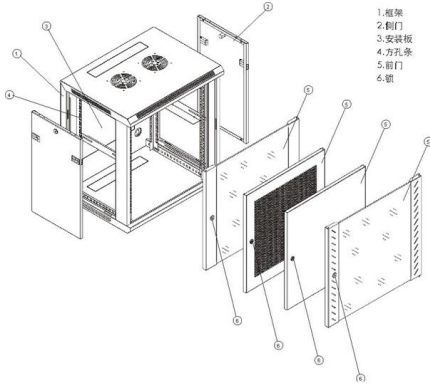

Core Switch Layer 3 Gigabit 24-port

Core Switch Layer 3 Gigabit 24-port

L3 managed core PoE switch 24-port gigabit ethernet 24

X1580-24T24S6X, the core switch has 24 port supporting gigabit PoE ethernet, 24 ports supporting gigabit SFP, and 6 ports support 10Gbe SFP+, for layer 3