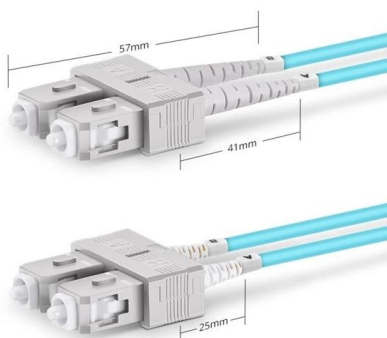

Duplex SC UPC

Company Profile

Huijue Group has always taken the core values of "customer-centered, people-oriented, continuous innovation and achievement sharing", and has helped the green, healthy and sustainable

[Contact Us](#)