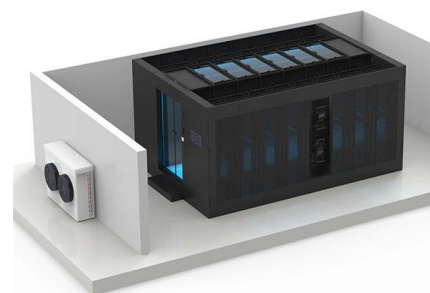

FTTx-ODF 96 core

The splice and storage of the fiber cables and pigtails, and flexible connection can be completed in one same ODF unit; 12 core integrated splice tray could be installed with different types of adaptors like

[Contact Us](#)