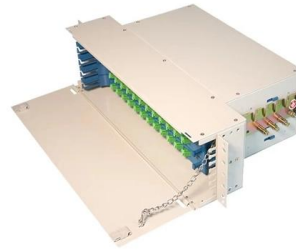

Energy Storage Equipment, Energy storage solutions, Lithium battery

The Huijue Group's Optical-storage-charging application scenario is a typical application of microgrid energy storage. The core consists of three parts - photovoltaic power generation, energy storage

[Contact Us](#)

FTTx-ODF 96 core

FTTx-ODF 96 core ODN Standard 19" & ETSI installations Enclosed and detachable structure, front access and operation, easy to be floor standing against the wall, and space saving; The splice and

[Contact Us](#)

Downloads , Huijue Group Energy Storage PDFs

Download Huijue Group's brochures, manuals, and technical PDFs on energy storage solutions, including BMS, EMS, lithium battery systems, and renewable

[Contact Us](#)