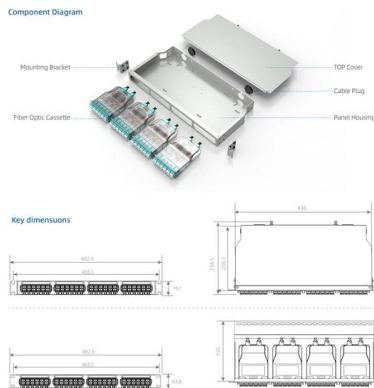

DS-3E3756TF : Buy Online at Best Price in KSA

DS-3E3756TF : Buy Online at Best Price in KSA - Souq is now Amazon.sa: Electronics Product description 56 Port 10 G L3 Switch Layer 3 network switch 24 x 10/100/1000 Mbps ethernet ports, 24

[Contact Us](#)

DS-3E3756TF Switch

DS-3E3756TF Switch Features and Functions
DS-3E3756TF supports the telecom-level Ethernet-ring protection protocol with a protection shift time of less than 50ms, STP/RSTP, backup of active and

[Contact Us](#)

DS-3E3754TF

The switch series supports hardware level encryption technology MACsec (802.1ae), which is an industry-standard security technology that provides secure communication for all traffic on Ethernet

[Contact Us](#)