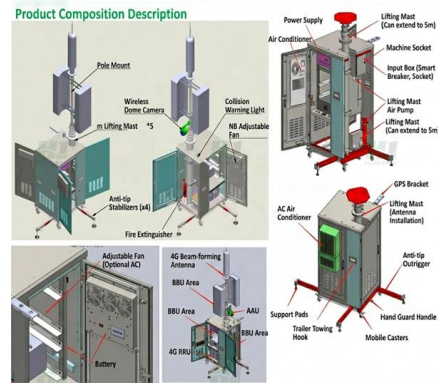

DS-3E2552-HI-48T4F

DS-3E2500-HI series supports the combination of "Ethernet port + optical port" to meet networking requirements of various scenarios, which is convenient for users to build a flexible network.

[Contact Us](#)