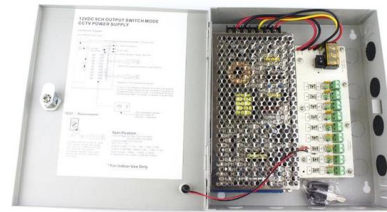

What is a Network Switch? How it Works and Types

What is a network switch? A network switch connects devices in a network to each other, enabling them to talk by exchanging data packets.

[Contact Us](#)

48 Port Switches -- Streamline Your Network

Scale your infrastructure fast with our 48 port switches featuring PoE and SFP uplinks. Choose from managed and unmanaged models and streamline your

[Contact Us](#)