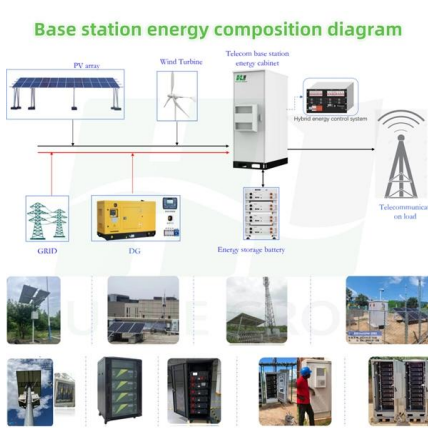

Optical Power Meter Red Light Pen 6 In 1 Mini Red Fiber Pen

Key item features Versatile 6-in-1 design for testing various fiber optic networks with ease Rechargeable functionality ensures convenience and sustainability for long-term use Compact and portable mini

[Contact Us](#)