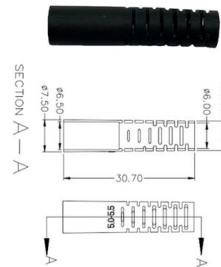

Measuring Instruments-OTDR, Optical Time Domain Reflectometer,

Optical light source refers to a light source whose output parameters such as optical power and wavelength remain stable and unchanged. It is often combined with an optical power meter to

[Contact Us](#)

Contact Us

For datasheets, pricing, or custom fiber access solutions, please visit:
<https://frindel.es>