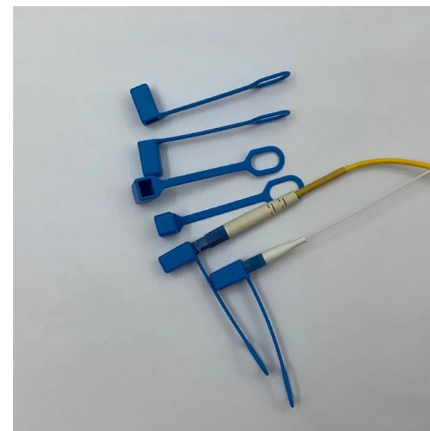

Techtest 3 in 1 Optical Power Meter Visual Fault Locator Vfl

Techtest 3 in 1 Optical Power Meter Visual Fault Locator Vfl 1 Mw Led Light Pen Lighting Opm Network Optic Cable Tester Red Light Pen Laser Led Optical Energy Meter Digital Multimeter at best prices

[Contact Us](#)