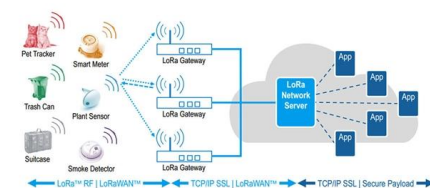

[Contact Us](#)

How to Use an Optical Power Meter(OPM): A Beginner's

An optical power meter is a professional testing device used to measure the power of optical signals accurately. It is widely used in fiber optic

[Contact Us](#)

Smart Testing in Your Pocket - Y3 All-in-One Power

Simplify your fiber optic testing with the Y3 Handheld Optical Power Meter & Red Light Pen Series. Designed for field engineers and telecom contractors, this

[Contact Us](#)

Fiber power meter

Handheld light power meter series, Light power meter red light pen integral machine series products are mainly used for continuous optical signal power measurement

[Contact Us](#)