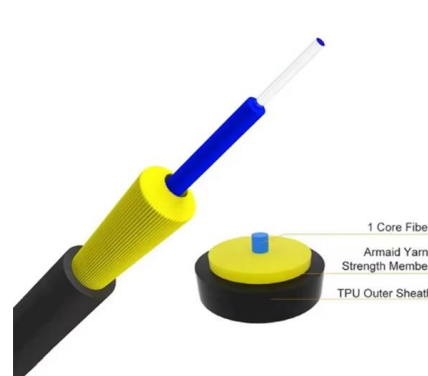

ClearCurve Single-mode Optical Fibers , Bend

Corning's ClearCurve bend-improved single-mode fibers provide lower cost, superior installation speed and efficiency, and greater successful installations.

[Contact Us](#)