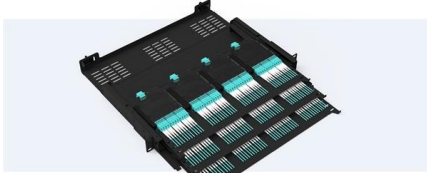

Congo Retail Air-Cooled Switch SFP

Congo Retail Air-Cooled Switch SFP

Pre-Terminated Patch Panel

- Standard 19" width
- Max 144 fibers in 1U
- Ultra-High Density Ready

Dust-seal, easy install & maintain

Lightweight ABS HFO Lencoste

Premium sheet metal with multi-coating

What is an SFP Module? An Ultimate Guide , SFP

What is an SFP Module? Small Form-factor Pluggable (SFP) module is a compact, hot-swappable transceiver used for both telecommunication and

VX3920

Offering a switching capacity of 320Gb/s the non-blocking fully managed L2/L3 Gigabit Switch provides 24 x 10 G BaseKR ports to the backplane. Two 10 Gigabit ports are also available on the front panel

Ultra-Fast Network Speed: keepLiNK 2.5G Switch features with 8 x 2.5G RJ45 ports and 1 x 10G SFP Slot, provide higher gigabit speed capable of up to 2.5Gbps over existing Cat5e or better cabling..

[Contact Us](#)