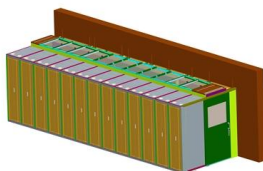

Outdoor 144 Cores Fiber Optic Cross Connect Cabinet

Outdoor 144 Cores Fiber Optic Cross Connect Cabinet, Find Details and Price about Fiber Optic Distribution Box from Outdoor 144 Cores Fiber Optic

[Contact Us](#)