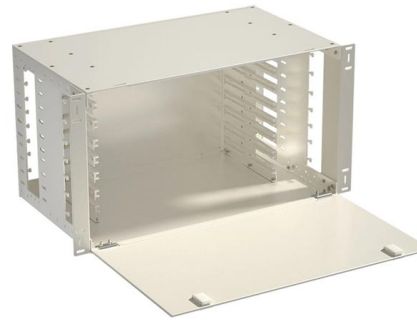

Large Waterproof Outdoor Electrical Box - Protects Outlets, Plugs

Keep your outdoor electrical connections safe from the elements with the Large Waterproof Outdoor Electrical Box. Designed to shield outlets, plugs, sockets, timers, power strips, and holiday light

[Contact Us](#)

Amazon : Outdoor Wire Box

Electrical Junction Box, Ventilated Design, Cable Grommets, Indoor/Outdoor Use with Mounting Panel & Hinged Cover. Waterproof IP 65. (Grey Cover, 13"x13"x5.1")

[Contact Us](#)

Contact Us

For datasheets, pricing, or custom fiber access solutions, please visit:
<https://frindel.es>