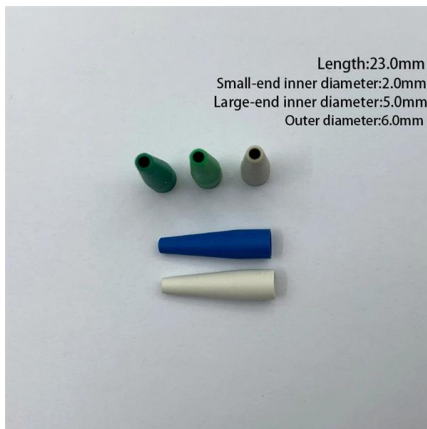

Compact Design: These 4-inch conceal boxes are designed for flush mounting on walls and ceilings, providing a discreet and secure enclosure for wiring.; Durable Construction: Crafted from sturdy GI

[Contact Us](#)