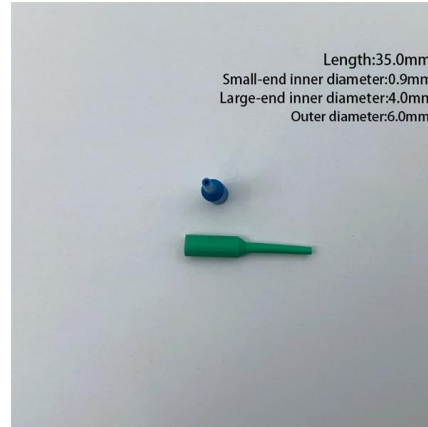

Compact Design: These 4-inch conceal boxes are designed for flush mounting on walls and ceilings, providing a discreet and secure enclosure for wiring.; Durable Construction: Crafted from sturdy GI

[Contact Us](#)