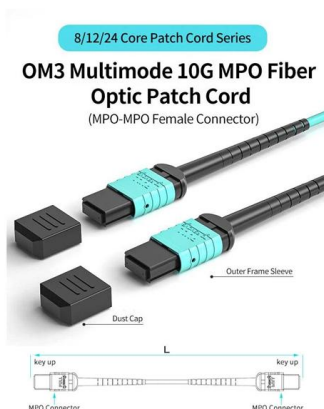

Fourniture et installation d'un système de comptage intelligent

Consultez l'appel d'offres: Fourniture et installation d'un système de comptage intelligent - au Mali. Retrouvez le DAO, les critères et la date limite sur Malipages.

[Contact Us](#)