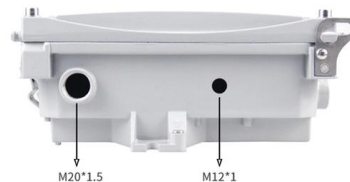

Why You Need a Fiber Aggregation Switch and How it

A: A network device referred to as the fiber aggregation switch consolidates links from several access switches to a few uplinks of higher

[Contact Us](#)