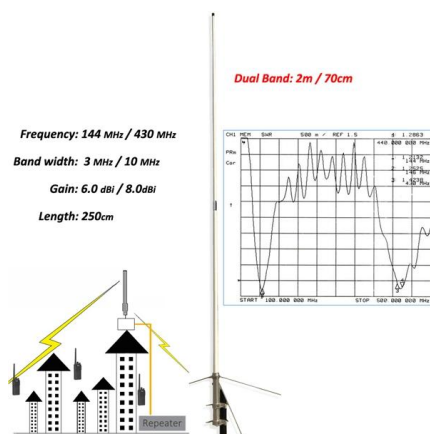

Switch Hi-Capacity Aggregation

A 32-port, Layer 3 switch made for high-capacity 10G SFP+ and 25G SFP28 connections.

[Contact Us](#)