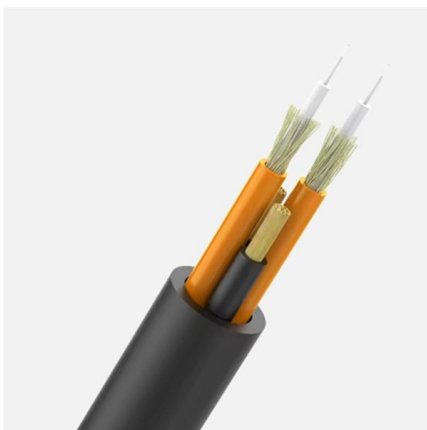

Single Mode Fiber Optic Cable , OS2 9/125µm for Long Distance

Single mode fiber patch cables (LC, SC, FC, ST). Perfect for high-bandwidth applications, eliminate modal dispersion for reliable, long-haul performance.

[Contact Us](#)

Single-mode outdoor optical cable and multi-mode outdoor optical cable

There are many classifications of optical cables, due to the installation environment. It has stronger pressure resistance, corrosion resistance, greater tensile strength and thicker protective

[Contact Us](#)

300M Single Mode Pre-terminated Fiber Optic Cable Comoros , Ubuy

The indoor/outdoor design provides versatility for installations in any environment, making it a convenient solution for any network setup. Overall, the 100M Pre-terminated Fiber Optic Cable is a

[Contact Us](#)