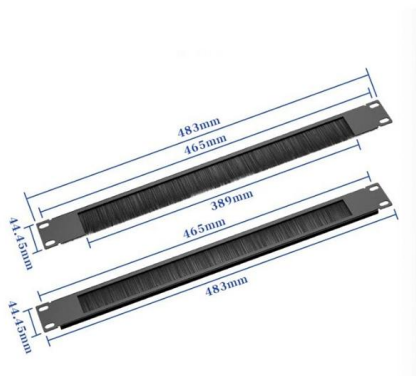

???

The differences between single mode vs multimode fiber lie in the core diameter, wavelength, bandwidth, color sheath, distance, and cost. Read the complete

[Contact Us](#)

300M Single Mode Pre-terminated Fiber Optic Cable Comoros , Ubuy

With its LC connectors and two strands of single-mode fiber, this cable can be easily installed both indoors and outdoors. The plug and play feature allows for quick setup and installation without the

[Contact Us](#)

What are the key specifications of single-mode fiber

Explore the essential specifications of single-mode fiber optic cables, including core size, attenuation rates, bandwidth capabilities, and standard

[Contact Us](#)

24 Strand Single-Mode Armored Fiber Optic Cable

Click here to gather more information on our 24 strand single-mode armored fiber optic cable. Get a free quote on 24 strand single-mode armored fiber optic cable

[Contact Us](#)