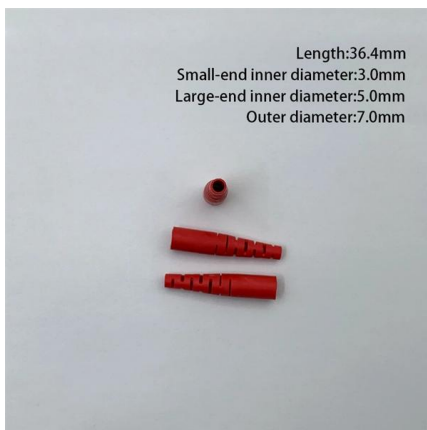

Understanding Fiber Optic Cables: Single-Mode,

Fiber optic cables have revolutionized data transmission, offering high-speed and high-bandwidth communication that far surpasses traditional copper

[Contact Us](#)

Fiber Optic Cable Types - Multimode and Single Mode

Fiber Optic Cable Types - Multimode and Single Mode Application Fiber Optic connectors and cables are present in nearly every communications project that we might sell into, be it a DAS installation or