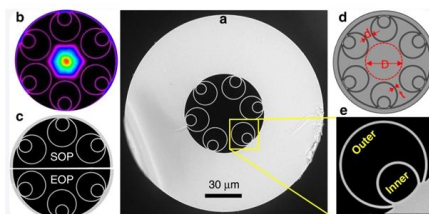

Cable Optical Cable (Comoros) Product eSite

The optical cable is a high-performance communication cable designed for transmitting data using light. It consists of a core surrounded by cladding, which helps to guide the light signals.

[Contact Us](#)

12-Core Outdoor Single Mode Fiber Optic Cable

12-Core Outdoor Single Mode Fiber Optic Cable Commscope Excellent water proof layer and good moisture resistance. Suitable for indoor/outdoor applications.

[Contact Us](#)

Fibergaga-15M50ft SCAPC to SCAPC Outdoor Fiber Optic Comoros

Designed for harsh weather conditions, this 50ft outdoor fiber optic cable ensures optimal performance in diverse environments, providing reliable connectivity for both residential and commercial applications.

[Contact Us](#)

OS1, OS2 vs OM1-OM5 Fiber Cables: Differences, Speeds, and

Explore the differences between OS1, OS2 (single-mode) and OM1, OM2, OM3, OM4, OM5 (multimode) fibers. Learn their speeds, distances, and ideal uses for data centers and telecom networks.

[Contact Us](#)