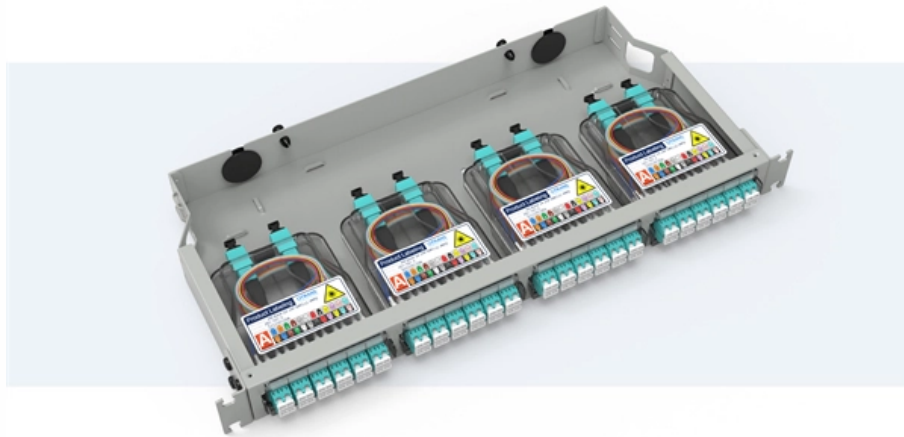

## Pre-Terminated Patch Panel

Multi-application support

Flexible configuration

Modular design

Cable Gland Plug  
28mm Cable Gland Plug

MPO-LC up to 96 cores  
MPO direct connection 48 ports

Mounting Bracket  
Semi-open mounting holes