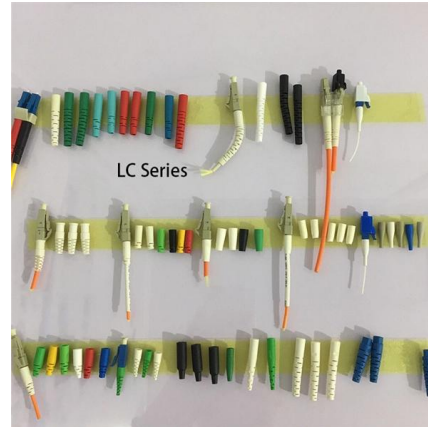

HRMD91 Explosion proof Distribution Box (Ex d IIB+H2)

HRMD91 Explosion proof Distribution Box
Explosion protection to - IEC - CENELEC - NEC
Can be used in Zone 1 and Zone 2 Zone 21 and Zone 22 Class I, Zone 1

[Contact Us](#)

Explosion Proof Plug and Socket, Junction Box Price,

We provide Explosion proof various equipment's like plug and socket, junction box, cable glands and control panel assembly in UAE as per ATEX standard &

[Contact Us](#)

Cast aluminium Ex d junction and terminal boxes

Thanks to the integrated holes, they are quick and easy to install. They are made from a copper-free cast aluminium alloy, which increases their resistance to

[Contact Us](#)