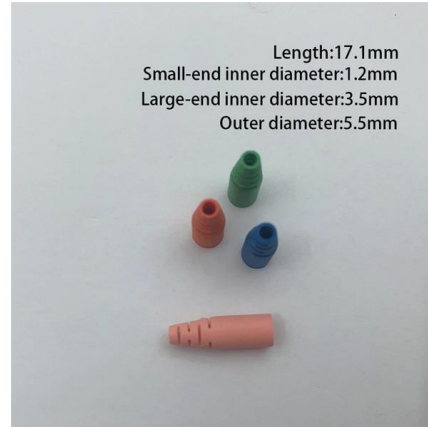

Durable IP66 Explosion Proof Distribution Box Electrical Enclosure

Our main products are explosion-proof lightings, explosion-proof distribution box, explosion-proof cable gland, explosion-proof fans, explosion-proof junction box and anti-corrosion & dustproof & waterproof

[Contact Us](#)