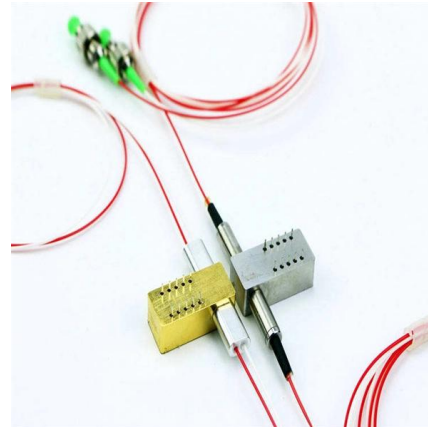

Optical Distribution Frame (ODF): High-Density Rack

ODF optical fiber distribution frame is flexible in configuration, easy to install and use, easy to maintain, and easy to manage. It is an essential equipment for optical

[Contact Us](#)

Wall-Mountable Connector Housing (WCH) , Corning

Corning wall-mountable connector housing (WCH) product family offers enhanced innovative features that make installation and troubleshooting of fiber optic

[Contact Us](#)

Splicing Fiber Optic Machine

Splicing fiber Optic patch panel/Termination Box/ODF Fiber optic patch panel is an integrated unit for fiber management, Foclink offer wall mounted fiber optic patch panel and rack mounted fiber optic

[Contact Us](#)