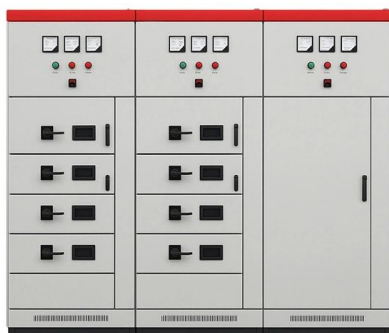

Fiber Optic Terminal Box 24 core FAT-24C

Description FAT-24C Fiber Termination Box provides a high density wall mounted solution for next generation networks, which aims to provide and manage

[Contact Us](#)