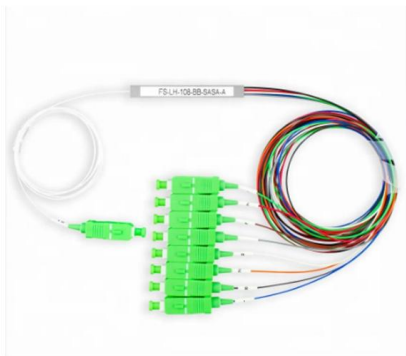

[Contact Us](#)

Fiber Terminal Box 24 Cores - IP55

This 24-core terminal box can connect the drop cable to the feeder cable as the termination point in the Fttx network, which is the cable to meet at least 16 user

[Contact Us](#)

16 Cores Fiber Optic Terminal Box

Enhance fiber optic connections with the HTB8020 16 Ports Indoor/outdoor Fiber Terminal Box. Experience efficient and reliable network

[Contact Us](#)

24 Port Drawer Sliding Type Fibre optic Terminal Box 24

Can be used in 19" standard distribution frame
Suitable for ribbon and single fibre Simplex and duplex FC, LC, SC, ST adapters optional 12, 24, 48 cores available

[Contact Us](#)

FTTH 24 Core Fiber Optic Distribution Box Optical Fiber Terminal Box

FTTH 24 core fiber terminal box is suitable for the distribution and terminal connection for various kinds of optical fiber system, especially suitable for mini-network terminal distribution, in which the optical