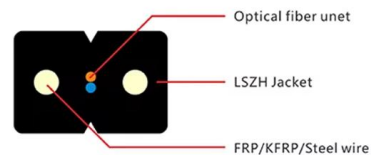

Distribution Boxes

Distribution boxes are a great way to increase flexibility and cut costs. They lower your labor costs by reducing installation and troubleshooting time. They take up less space than loose wires, look neater

[Contact Us](#)