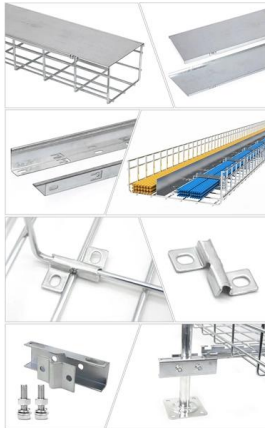

Charge Amps Column: Flexible Mounting Solution for

Charge Amps Column is a mounting solution with a spacious interior, flexible installation options, and moisture/dust-proof design, it accommodates up to four

[Contact Us](#)

Floor-Standing Charging Column Box, Stainless Steel Distribution Box

The stainless steel charging pile protection box is designed to withstand high temperatures and resist scratches, making it an ideal solution for enhancing the longevity and reliability of your charging

[Contact Us](#)

Contact Us

For datasheets, pricing, or custom fiber access solutions, please visit:
<https://frindel.es>