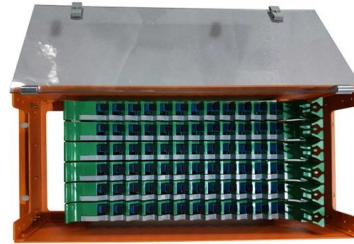

Charging Columns and Wall Box

The Caro charging station from Zucchetti Centro Sistemi (ZCS) is available in the 11kW power model, three-phase, smart and connectable to any existing photovoltaic system, in addition to the ZCS

[Contact Us](#)

Distribution boards for EV charging

If the EV charging park needs expansion it is easy to add extra incoming and outgoing power cables to the distribution board. The system is designed and

[Contact Us](#)

EV Charging Distribution Boxes

Find reliable EV charging distribution boxes for indoor and outdoor use. High-quality, waterproof, and secure. Perfect for electric vehicle charging stations.

[Contact Us](#)