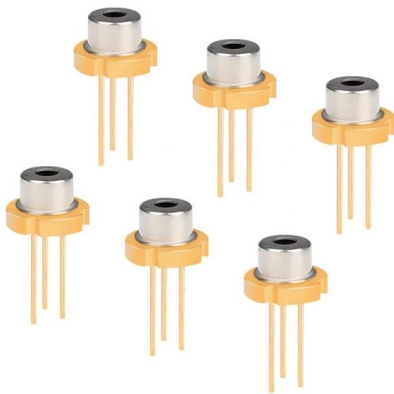

Surface-Mounted Fuse Box IP65 with Brass Terminals Surface

Surface-Mounted Fuse Box IP65 with Brass Terminals Surface-Mounted 1 Row for 5 Modules for Garden or Outdoor Use Villas, Charging Columns

[Contact Us](#)