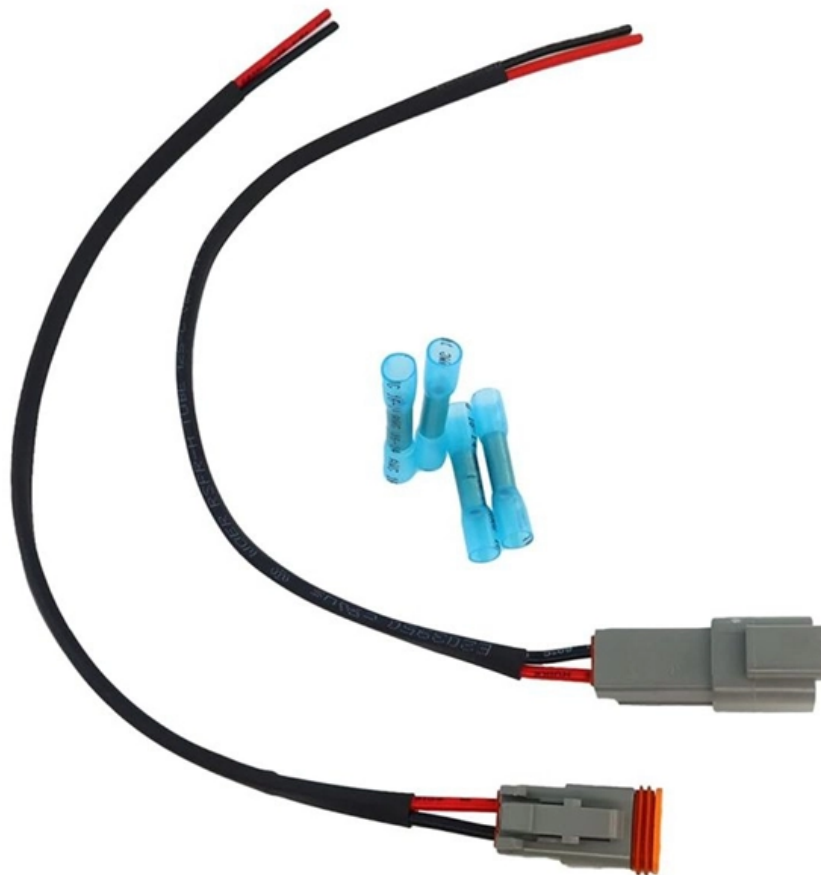

Charging Column Distribution Box

Charging Column Distribution Box

Wall-boxes & charging stations

BELATRON modular T2 charging systems for current electric vehicle models as wall boxes 30/60kW DC, charging columns 180kW DC & split systems 480kW DC

[Contact Us](#)

Explore Power Distribution Box Types and Functions

Power distribution boxes are used in commercial and residential buildings and are part of the electrical system, also known as switchboards.

Surface-Mounted Fuse Box IP65 with Brass Terminals Surface

Surface-Mounted Fuse Box IP65 with Brass Terminals Surface-Mounted 1 Row for 5 Modules for Garden or Outdoor Use Villas, Charging Columns

[Contact Us](#)