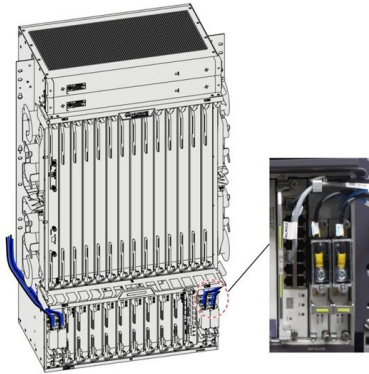

Chad cable trays are available in a full range of national standard specifications

Overview

We manufacture our cable trays in compliance with British/European standard BS EN 61537 and American standard NEMA VE-1. Our products are known for their sustainable performance and all the other features that it offers. Whether specifying a major new project, refurbishing existing facilities or doing the engineering, procurement and construction (EPC) for your end user, with T&B Cabletray, ABB offers reliable solutions designed conforming to ASTM A123 & ISO 1461 : m. They tend not to be used exclusively for a particular type of wiring system, and the containment system chosen is often as much decided by the budget and practical considerations of the. Our cable trays are produced in fit for purpose materials like stainless steel, galvanized, aluminium and fibreglass (FRP/GRP) composites to suit any project type both offshore and onshore.

Chad cable trays are available in a full range of national standard s

Product Specifications: CABLE TRAY

FDG CABLE TRAY FDG Cable Tray is designed to continuously support cable systems including; Power, Data, and Audio Visual. A quick and easy system to install without the need for specialised

[Contact Us](#)

Cable tray

In the electrical wiring of buildings, a cable tray system is used to support insulated electrical cables used for power distribution, control, and communication. Cable

[Contact Us](#)

Cable Tray Cable trays are mechanical support systems that provide a rigid structural system for electrical cables, raceways, and insulated conductors used

[Contact Us](#)

INFORMATION ON STANDARDS FOR CABLE TRAYS - Kiraç Metal