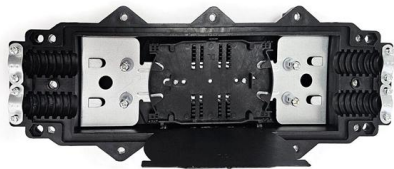

Cameroon Core Switch 40G

Cameroon Core Switch 40G

40 Gigabit QSFP+ LC Single-Mode Transceiver, 40GBASE-LR4

desertcart ships the 40 Gigabit QSFP+ LC Single-Mode Transceiver, 40GBASE-LR4 Module for Cisco QSFP-40G-LR4, Ubiquiti, D-Link, Supermicro, Netgear, TP-Link (1310nm, SMF, 10km) to and more

[Contact Us](#)

MikroTik CRS504-4XQ-IN 40G QSFP+ Core Switch

The MikroTik CRS504-4XQ-IN 40G QSFP+ Core Switch is a high-performance indoor cloud router switch designed for core and aggregation roles in enterprise and data center networks. Offering

[Contact Us](#)

Cisco 40GBASE QSFP Modules Data Sheet

Cisco FET-40G Cisco FET-40G QSFP Modules are fabric-extender transceiver modules used to connect to fabric links (links between the fabric extender switch and the parent switch). The

[Contact Us](#)

Cisco 40GBASE CFP Modules Data Sheet

Product overview The Cisco® 40GBASE CFP transceiver modules are hot-swappable input/output devices that plug into a 40 Gigabit Ethernet CFP port of a Cisco switch or router. They offer