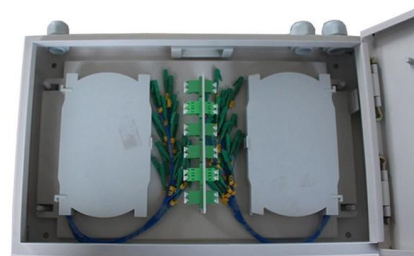

Cable Tray in High-Rise Buildings: Vertical Cable

Vertical Cable Management Solutions
Irrespective of the cable management solutions type used, the prime motive is to ensure the cables are perfectly placed.

[Contact Us](#)

Cable Trays Installed Vertical In A Different Manner , Eng-Tips

Get any of your plant electricians to give their professional input on such an install, and after they stop laughing, they'll categorically say it's ridiculous: Your boss is advocating spending a

[Contact Us](#)

Hallam Racks - Cable Trays

Hallam Racks' Vertical Cable Trays offer an easy vertical run of cable management up the whole height of the cabinet. Category: Cable Management Solutions.

[Contact Us](#)