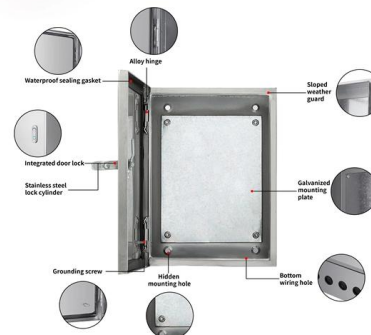

Vertical & Overhead Installation of Cable Trays and Wire Mesh

Yes, wire mesh baskets and cable trays can be installed vertically or overhead, and they absolutely should be in many cabling projects. Whether routing Cat 6 cables in a tight riser space or

[Contact Us](#)

What is a Vertical Cable Tray?

What is a vertical cable tray? This guide explains its types (ladder, solid-bottom), benefits for safety & organization, and key applications in data

[Contact Us](#)

[Contact Us](#)

Help , How to create vertical cable tray in Revit , Autodesk

How to create a vertical cable tray in Revit to match the one shown in the image: This can be done with the free Revit MEP Fabrication extension. Use