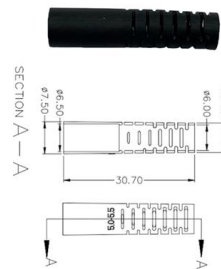

Modeling cable tray vertically

Zoom in and align the back of the cable tray to the wall, as shown below, before and after. Before After Open Electrical Room South Wall (Panels) Section. You can

[Contact Us](#)

Can wire mesh baskets and cable trays be installed vertically or

Yes, wire mesh baskets and cable trays can be installed vertically or overhead, and they absolutely should be in many cabling projects.

[Contact Us](#)

Instrumentation Cable trays Installation in vertical

The above issues can be minimized to a great extent if we can install the instrumentation cable trays in vertical orientation. Although a little bit higher

[Contact Us](#)