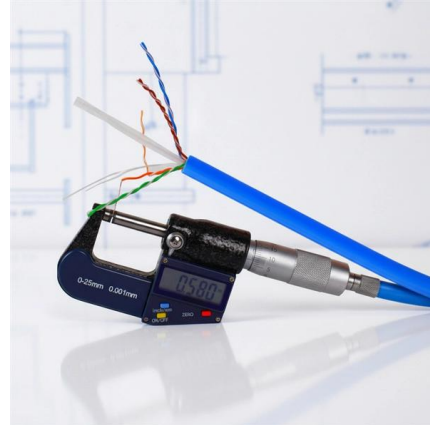

Learn the best practices for installing cables in trays. This guide covers essential steps, technical requirements, and key details

[Contact Us](#)

Verticals Cable Tray Management Solutions , Cable

Hutaib Electricals provides a comprehensive range of basket cable trays and wire mesh cable trays, designed for easy installation in vertical runs. These trays can

[Contact Us](#)

FAQ , Cable Tray Institute

Cable Tray System FAQs National Electrical Code Question: We have a customer who would like to install the majority of cable tray in his new industrial facility in what I call an "Edge-Wise" orientation.

[Contact Us](#)