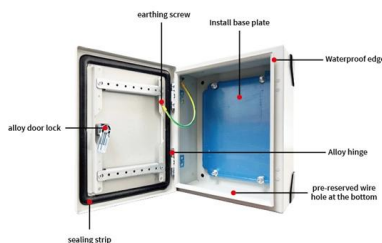

Cable Tray Questions , Cable Tray Institute

(1) It is common practice to use cable trays in the vertical position. I have many photos of such installations. There is no problem. Cables must be fastened securely, see NEC 318-8 (b). (2) Yes,

[Contact Us](#)