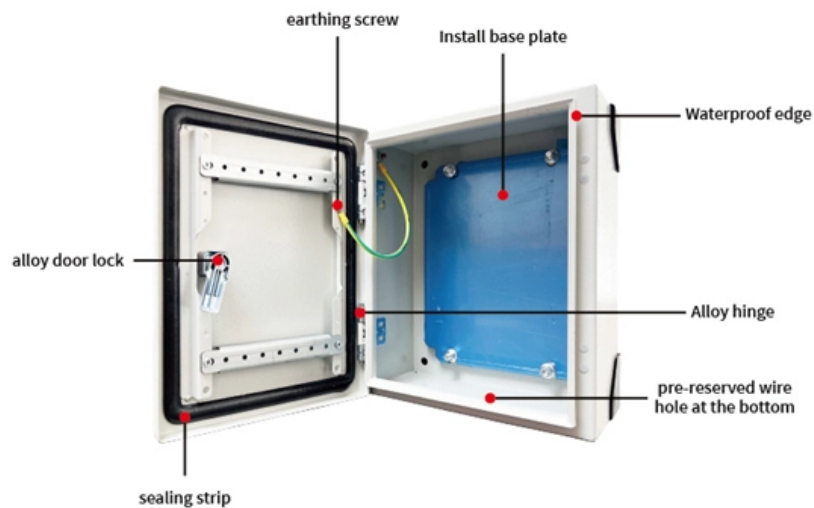

# Cable tray through-wall panel specifications

## Cable tray through-wall panel specifications

---

## A Guide to Installing and Supporting Electrical Cable Trays

A professional guide to installing electrical cable tray systems per NEC Article 392. Covers support, securing cables, and fill calculations.

## IEC Standard for Cable Tray: Complete Technical Guide

One of the most recognized frameworks globally is the IEC standard for cable tray systems. This standard ensures safety, durability, and performance